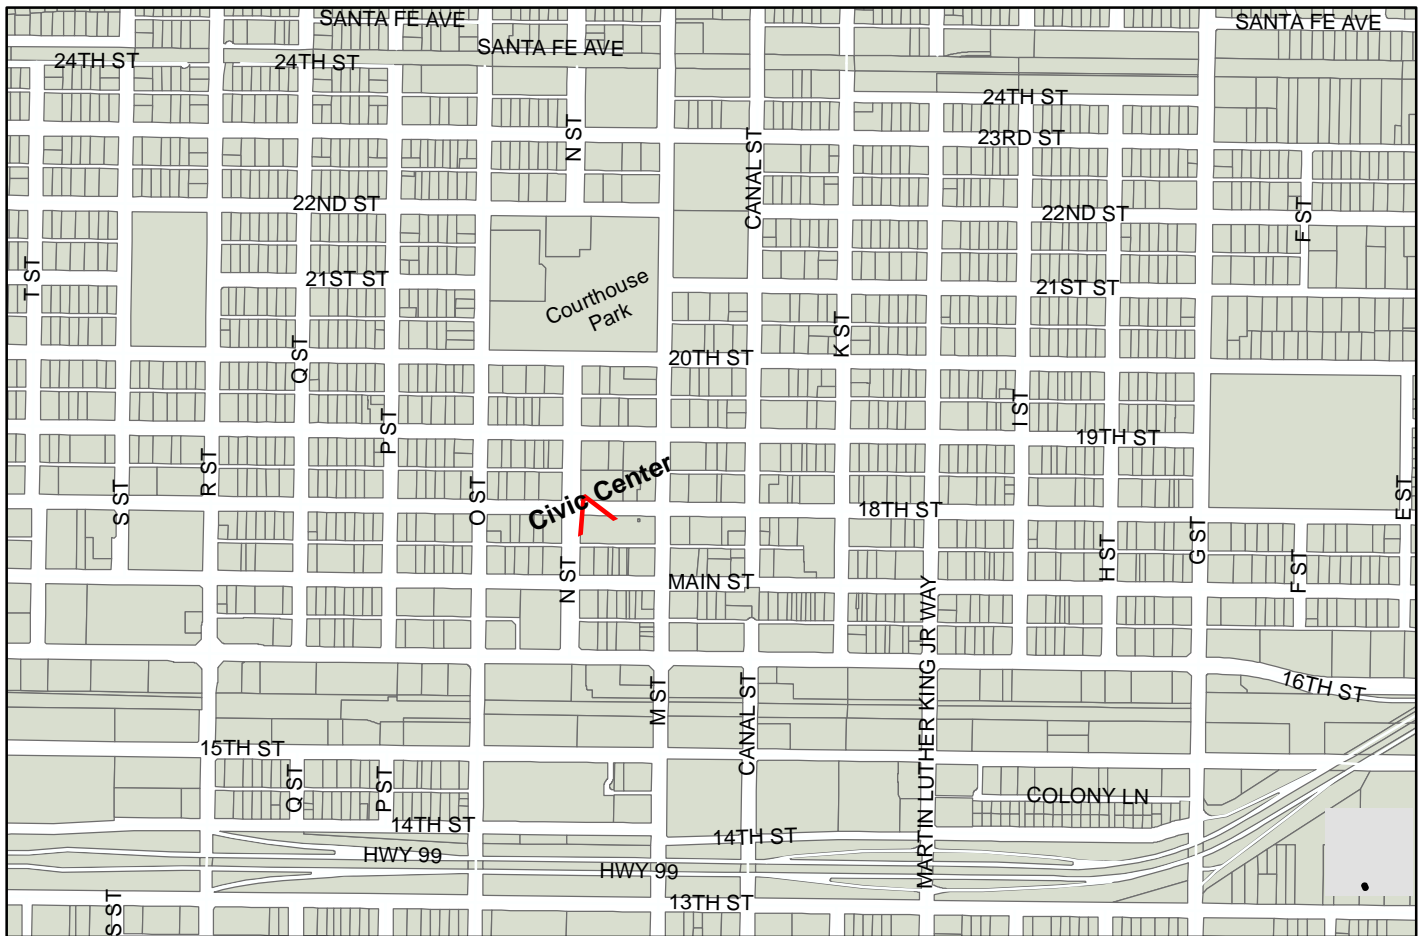

City of Merced Civic Center

678 W 18th St
Merced, California 95340

From the South: Take California Highway 99 North

Take the MARTIN LUTHER KING JR WAY exit toward DOWNTOWN

Turn RIGHT onto MARTIN LUTHER KING JR WAY and proceed to first stoplight (16th St)

Turn LEFT onto W 16th St and proceed to first stoplight (M St)

Turn RIGHT onto M ST and proceed to second stoplight (18th St)

Turn LEFT onto W 18th ST

End at 678 W 18th St (about 3/4 block on the left)

From the North: Take California Highway 99 South

Take the California Hwy 59 North, V Street exit toward R STREET

Turn LEFT onto V ST and proceed three blocks on V ST to 16th St

Turn RIGHT onto W 16th ST and proceed six blocks to N St

Turn left onto N ST and proceed two blocks to W 18th St

Turn RIGHT onto W 18th St

End at 678 W 18th ST (on the corner of W 18th ST and N ST)

City of Merced Civic Center Available Parking

1. Covered parking lot on the same side of the street as the Civic Center building
2. Covered parking lot across the street from the Civic Center building
3. Public parking lot across from covered parking lot 2.
4. Parking spots available on 18th and N streets