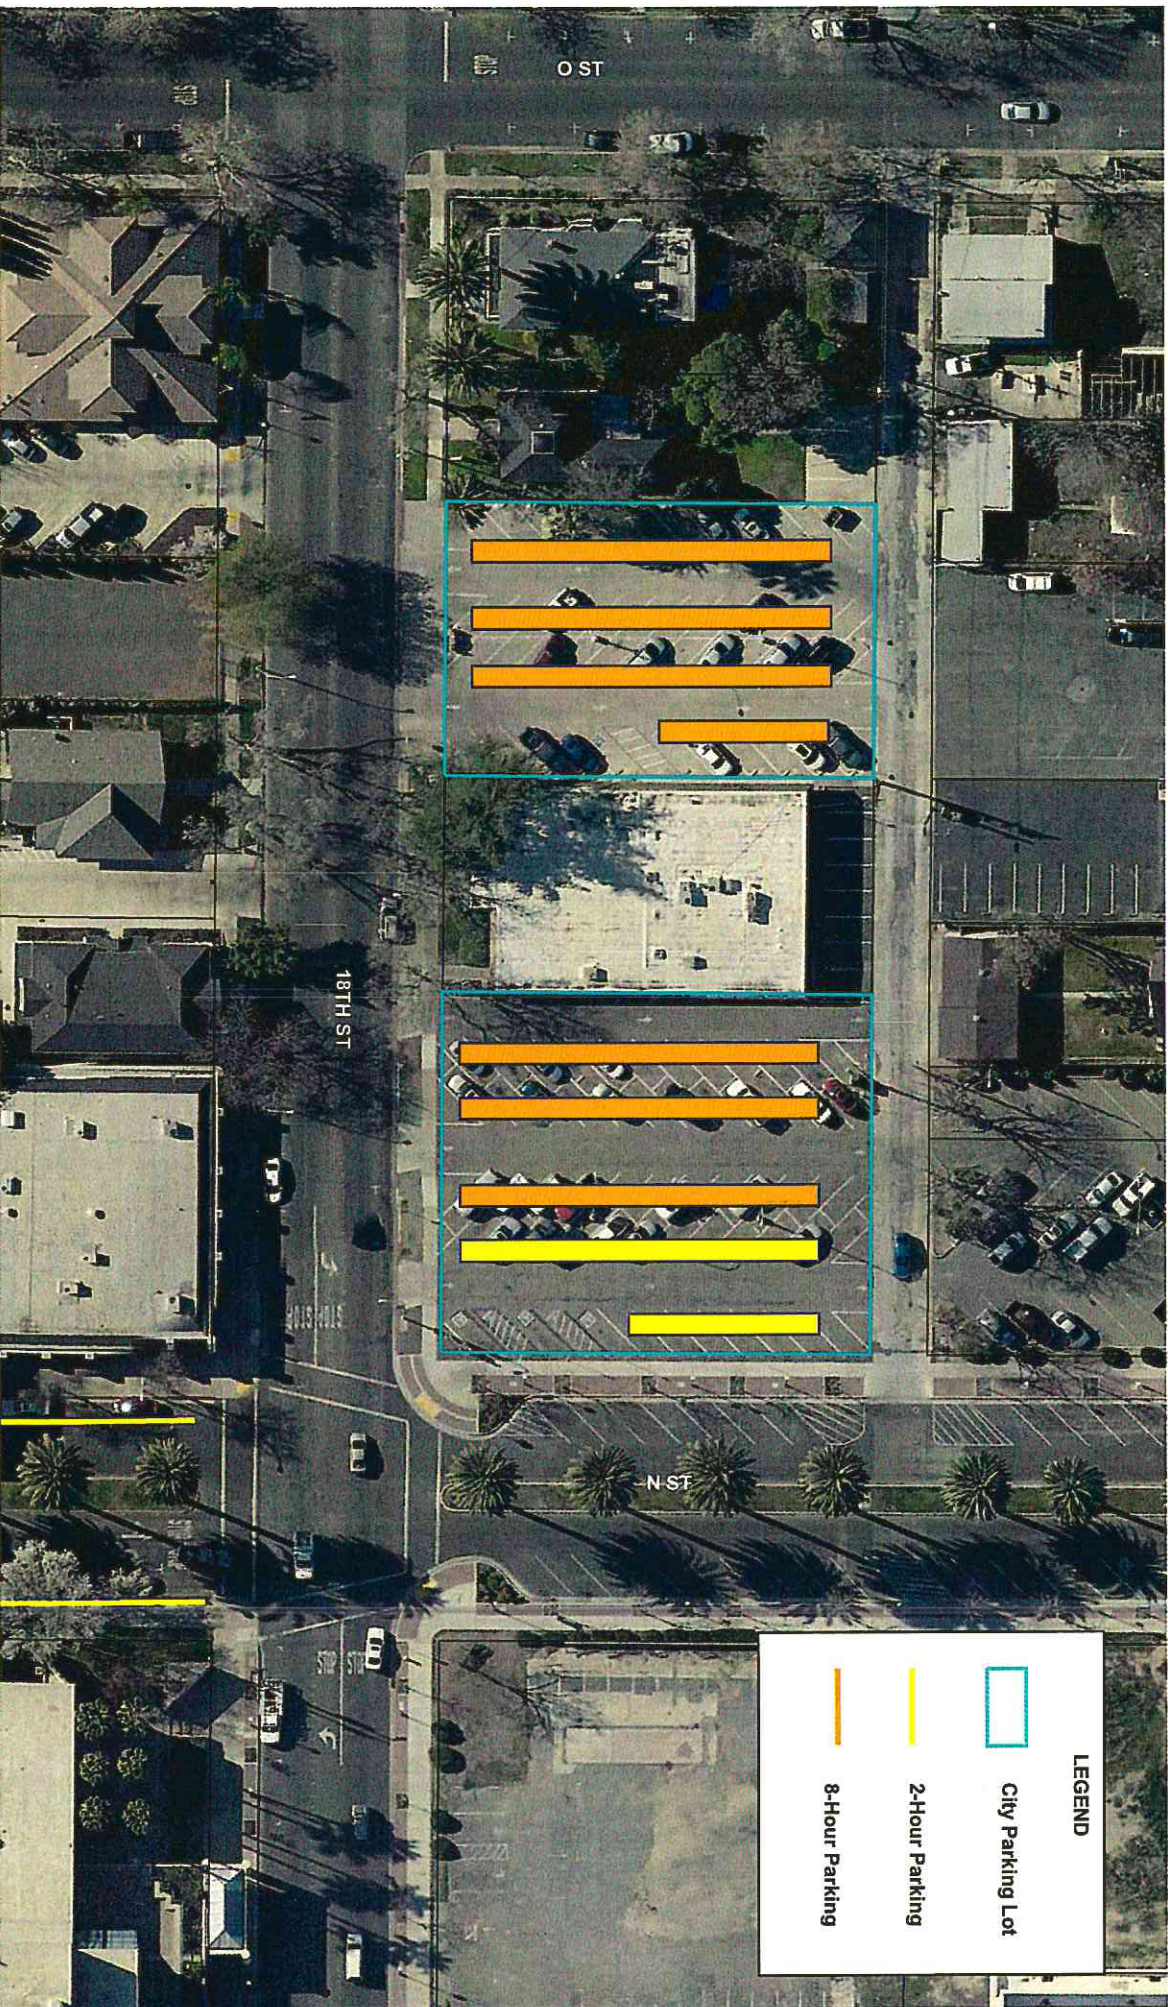

See other side for timed parking

UC Merced Downtown Campus

MERCED COLLEGE BRC

Merced Center Garage (3rd Floor Parking)

Shannon Parade (3rd Floor Parking)

City Parking Lots

Available City of Merced Parking Lots (Subject to Change)

ALL AREAS OUTLINED IN BLUE ARE DESIGNATED PUBLIC PARKING BY THE CITY OF MERCED. PLEASE ENSURE YOU PAY ATTENTION TO ALL TIME LIMITS OUTLINED ON THE BACK SIDE OF THIS MAP. THANK YOU.

City Parking Lots # 3 and #4
Timed Parking Designations
(Subject to Change)

LEGEND

-  City Parking Lot
-  2-Hour Parking
-  8-Hour Parking

ALL AREAS OUTLINED IN BLUE ARE DESIGNATED PUBLIC PARKING BY THE CITY OF MERCED. PLEASE ENSURE YOU PAY ATTENTION TO ALL TIME LIMITS OUTLINED ON THIS MAP. THANK YOU.